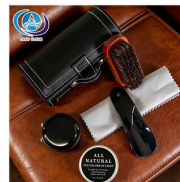

Leather Care / Cream Shoe Polish

Net Weight	90g
Color	Black, Brown, Colorless
Carton Qty	/
Carton Size	/
Gross Weight	/

DA-L-SPK-1

Leather Care / Shoe Polish Kits

Kit Contents	1*Cylindrical PU Leather Storage Case, 1*Hemu Horsehair Brush, 1*Sponge Head Shoe Brush, 1*Shoe Polish, 1*Mi...
Color Option	Black, Brown, Colorless
Packaging	Cylindrical PU Leather Storage Case
Carton Qty	/
Carton Size	/
Gross Weight	/

DA-L-SPK-2

Leather Care / Shoe Polish Kits

Kit Contents	1*Cylindrical PU Leather Storage Case, 1*Hemu Horsehair Brush, 1*Shoe Polish, 1*Mink Oil, 1*Polishing Cloth,...
Color Option	Black, Brown, Colorless
Packaging	Cylindrical PU Leather Storage Case
Carton Qty	/
Carton Size	/
Gross Weight	/

DA-L-SPK-3

Leather Care / Shoe Polish Kits

Kit Contents	1*Cylindrical PU Leather Storage Case, 1*Hemu Horsehair Brush, 1*Sponge Head Shoe Brush, 1*Shoe Polish, 1*Mi...
Color Option	Black, Brown, Colorless
Packaging	Cylindrical PU Leather Storage Case
Carton Qty	/
Carton Size	/
Gross Weight	/